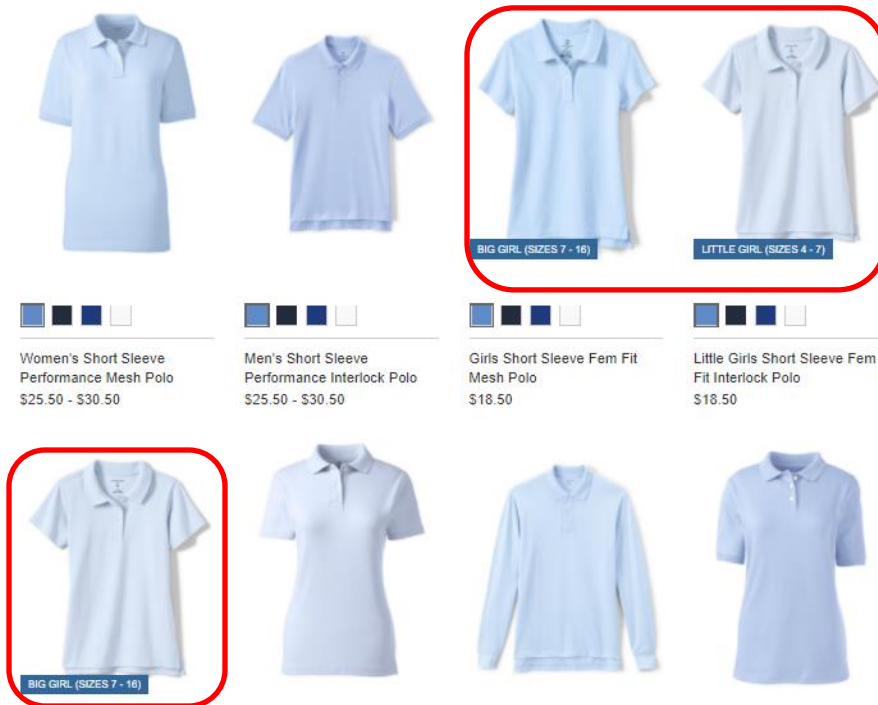

HOW TO ORDER CAMP JEANNE D'ARC POLO SHIRTS

1. Shirts are purchased through Land's End. To access, click here: [CJDA SHIRTS](#).
2. Select your shirt style in the light blue color. Most popular sizes are circled in red.

3. Once you select shirt, choose size and quantity (two shirts are suggested), then click on the "Apply Logo" button, then select logo (choose the non-Staff) for "Chest Left Side". See below.

4. Then "Add to Bag" and "Proceed to Checkout" for payment.