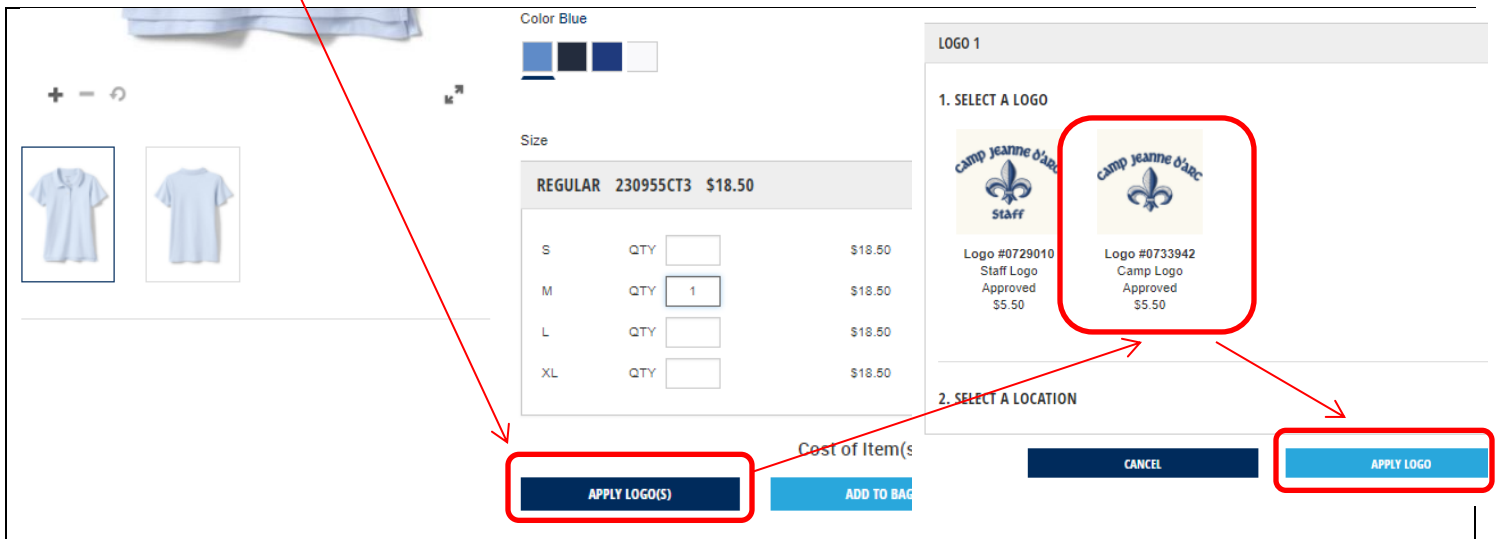

HOW TO ORDER CAMP JEANNE D'ARC POLO SHIRTS

1. Shirts are purchased through Land's End. To access, click here: [CJDA SHIRTS](#).
2. Select your shirt style in the light blue color. Most popular sizes are circled in red.

3. Once you select shirt, choose size and quantity (two shirts are suggested), then click on the "Apply Logo" button, then select logo (choose the non-Staff) for "Chest Left Side". See below.

4. Then "Add to Bag" and "Proceed to Checkout" for payment.